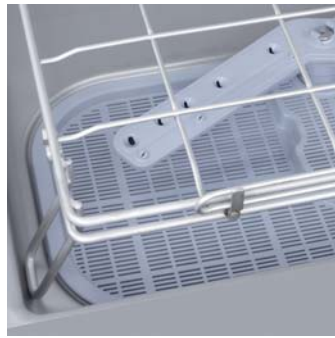

niagara 92

Hood dishwashers with 50x60 cm rack and opening of 46.5 cm.

The hood can be installed in line or as a corner unit without the need for additional components. Our wide range of tables and accessories of different types and dimensions allows you to personalise the washing zone to suit your specific requirements.

The versatility of the machine is enhanced by four specialised programmes, which range from a specific glass washing cycle (ProGlass) to a programme for heavily soiled items (ProLong).

Standard equipment comprises a plate rack, a universal rack and a cutlery insert.

Specialised programmes: **ProGlass, ProWater, ProLong, ProEco.**

Available versions: see tables on pages 14-15.